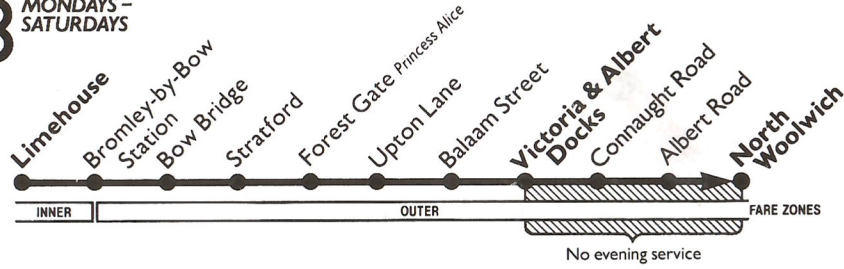

For further information about all London Regional Transport Services, please ring 01-222 1234 any time, day or night.

Local News

Victoria and Albert join the Woolwich— thanks to the 278

FROM 3rd AUGUST 1985

Following the recent completion of work in widening Connaught Road Bridge, Bus 278 will take you beyond Victoria and Albert Docks, through Connaught Road, Silvertown and Albert Road, all the way to North Woolwich on Mondays to Saturdays, except evenings.

NEW LINKS

The buses, which will run every 20 minutes, provide new links from the Custom House, New Barn Street, Balaam Street, Upton Lane, Forest Gate, Maryland, Stratford, Bow and Limehouse areas. The new service will be very useful for people who live and work around Silvertown and North Woolwich, or those who want to get to Woolwich Town Centre via the ferry or foot-tunnel.

So, if you want to be with the Woolwich too, be on a 278. See timetables overleaf for details.

278 MONDAYS - SATURDAYS

Please have your fare ready to **PAY THE DRIVER**

Mondays to Fridays

Limehouse Burdett Road	06:13	06:33	06:53	07:11	07:29	07:48	08:08	08:26	08:46	09:05	09:24	09:44	10:04
Bromley-by-bow Station	06:22	06:42	07:02	07:20	07:40	08:00	08:20	08:38	08:58	09:17	09:36	09:56	10:16
Stratford Bus Station	05:38	06:08	06:31	06:51	07:11	07:29	07:49	08:09	08:29	08:47	09:07	09:26	09:45
Forest Gate Princess Alice	05:45	06:15	06:38	06:58	07:19	07:38	07:58	08:18	08:38	08:56	09:16	09:35	09:55
Plaistow Broadway	05:48	05:53	06:13	06:23	06:46	07:01	07:06	07:27	07:46	08:06	08:26	08:46	09:04
Plaistow Abbey Arms	05:50	05:55	06:15	06:25	06:48	07:03	07:08	07:29	07:48	08:08	08:28	08:48	09:06
Victoria & Albert Docks	05:56	06:01	06:21	06:31	06:54	07:09	07:14	07:35	07:55	08:15	08:35	08:55	09:13
Silvertown Station	06:03	06:23	06:33	06:57	07:12	07:18	07:38	07:58	08:18	08:38	08:58	09:16	09:36
North Woolwich Free Ferry	06:09	06:29	06:39	07:03	07:18	07:24	07:44	08:04	08:24	08:44	09:04	09:22	09:42