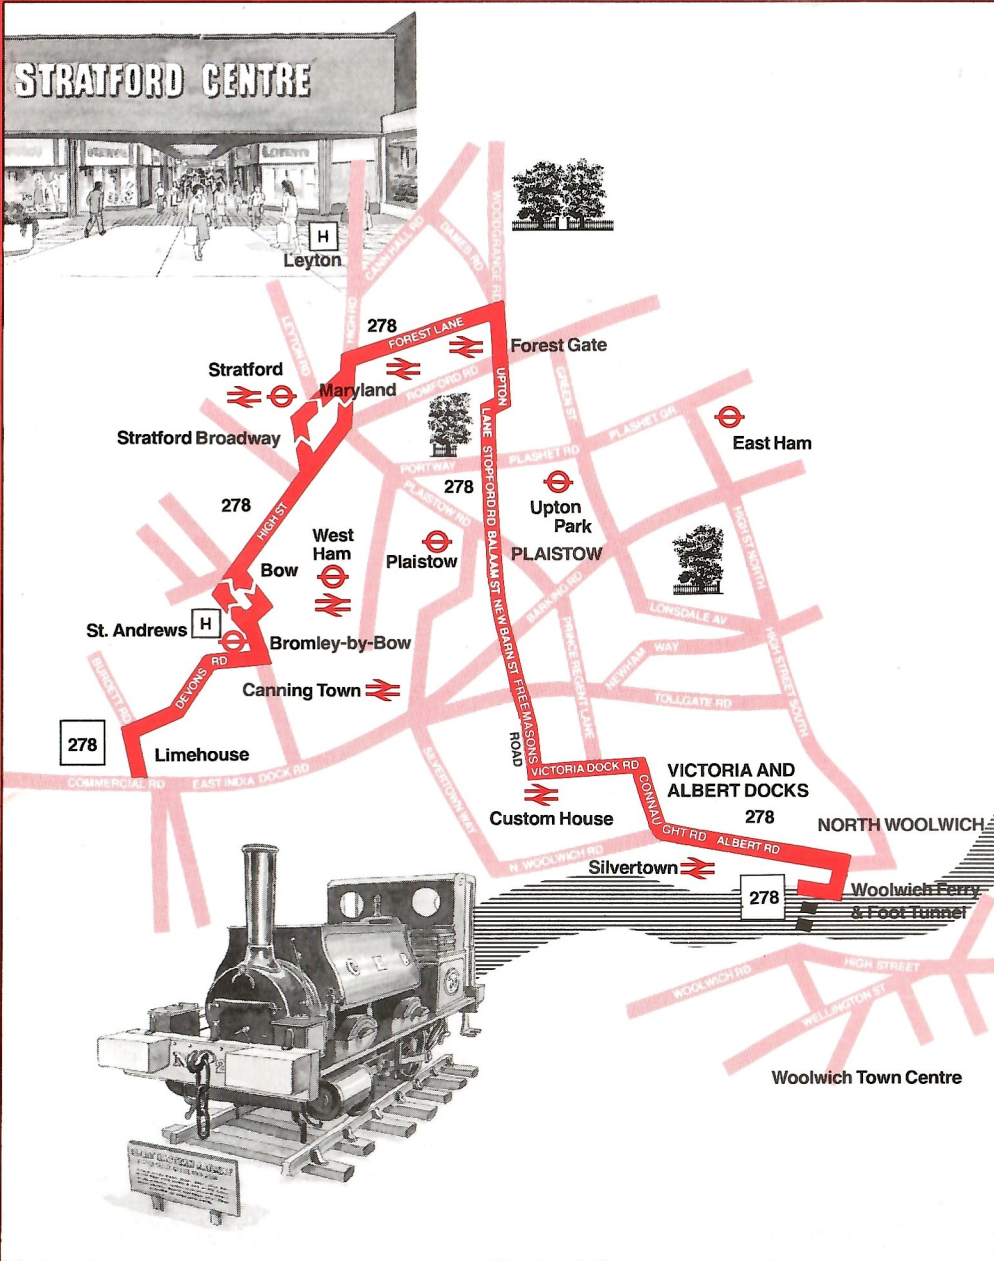

Mr. R.H. Brewer, District General Manager Forest, is responsible for the operation of Bus 278. You can contact his office at Forest House, 2A Coventry Road, Ilford, Essex IG1 4QR. Telephone 01-518 0411.

For further information about all London Regional Transport Services, please ring 01-222 1234 any time, day or night.

Local News

Victoria and Albert join the Woolwich— thanks to the 278

FROM 3rd AUGUST 1985

Following the recent completion of work in widening Connaught Road Bridge, Bus 278 will take you beyond Victoria and Albert Docks, through Connaught Road, Silvertown and Albert Road, all the way to North Woolwich on Mondays to Saturdays, except evenings.