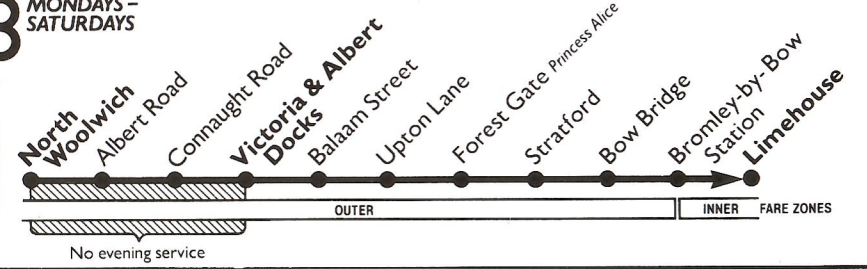

Saturdays

Limehouse Burdett Road	17:44	18:04	18:26	18:52	19:11	19:35	20:05	20:35	21:05	21:35	22:05	22:35	23:05	23:35	17:06	17:26
Bromley-by-bow Station	17:56	18:16	18:38	19:04	19:21	19:44	20:14	20:44	21:14	21:44	22:14	22:44	23:14	23:44	17:16	17:36
Stratford Bus Station	18:10	18:30	18:52	19:05	19:18	19:31	19:53	20:23	20:53	21:23	21:53	22:23	22:53	23:23	17:25	17:45
Forest Gate Princess Alice	18:22	18:42	19:02	19:15	19:28	19:39	20:00	20:30	21:00	21:30	22:00	22:30	23:00	23:40	17:35	17:55
Plaistow Broadway	18:32	18:51	19:11	19:24	19:37	19:48	20:08	20:38	21:08	21:38	22:08	22:38	23:08	23:38	17:46	18:05
Plaistow Abbey Arms	18:35	18:54	19:14	G	19:39	G	20:10	20:40	21:10	21:40	22:10	22:40	23:10	23:40	17:56	18:15
Victoria & Albert Docks	18:41	19:00	19:20	19:46	19:59	20:16	20:46	21:16	21:46	22:16	22:46	23:16	23:46	18:02	18:19	

G - Continues to West Ham Garage

No service on Sundays or National Public Holidays

278 MONDAYS - SATURDAYS

Please have your fare ready to **PAY THE DRIVER**

Mondays to Fridays

North Woolwich Free Ferry	06:17	06:34	06:53	07:08	07:24	07:44	08:03	08:22	08:42	09:04	09:09	09:27	09:47
Silvertown Station	06:21	06:38	06:57	07:12	07:28	07:48	08:07	08:26	08:46	09:08	09:13	09:31	09:51
Victoria & Albert Docks	06:04	06:24	06:41	07:00	07:15	07:31	07:51	08:10	08:29	08:49	09:11	09:16	09:34
Plaistow Abbey Arms	06:11	06:31	06:48	07:07	07:22	07:39	07:59	08:18	08:37	08:57	09:19	09:24	09:43
Plaistow Broadway	05:16	05:34	05:48	05:54	06:14	06:34	06:51	07:10	07:25	07:43	08:03	08:22	08:41
Forest Gate Princess Alice	05:22	05:40	05:54	06:00	06:20	06:40	06:57	07:17	07:32	07:51	08:11	08:30	08:49
Stratford Broadway	05:29	05:47	06:01	06:07	06:27	06:47	07:07	07:27	07:45	08:04	08:24	08:43	09:02
Bromley-by-bow Station	A	05:55	A	06:15	06:35	06:55	07:15	07:35	07:54	08:13	08:33	08:52	09:11
Limehouse Burdett Road	06:03	06:23	06:43	07:03	07:23	07:43	08:02	08:21	08:41	09:00	09:19	09:39	09:59